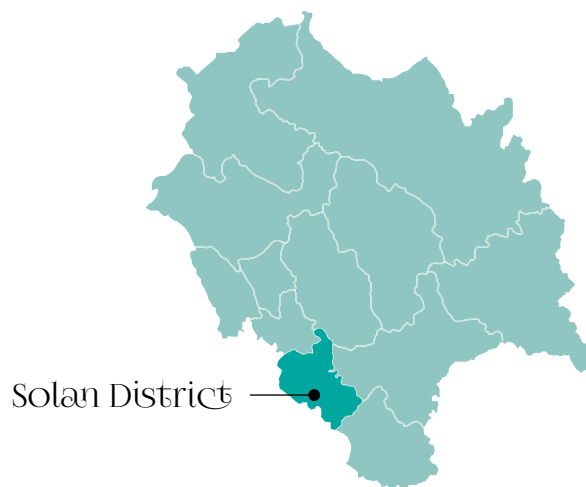

AIM for Seva San Francisco Bay Area's Commitment to Himachal Pradesh

**Seva Niketan AIM for Seva
Free Student Hostel for Boys**
Bhagavan Villa
Near I.T.I.,
Lawi Khurd,
Solon District - 173 212,
Himachal Pradesh.

Know Lawi Khurd

Lawi Khurd is a small hamlet in Solon district of Himachal Pradesh state, India. It is located 1 km towards west from the district head quarter, Solon and 26 km from the state capital, Shimla. There are 29 families residing in the village Lawi Khurd.

Jabli (1 km), Chambaghat (1 km), Jaunaji (1 km), Kotla Nala (2 km), Dangri (2 km) are the nearby villages to Lawi Khurd.

Lawi Khurd is surrounded by Kandaghat tehsil in the north, Pachhad tehsil in the south, Dharampur tehsil and Kalka tehsil in the west. Solon, Kalka, Pinjore, Shimla are the nearby cities to Lawi Khurd.

Total population - 137

Children between the age group of 0-6 years - 14

Average Sex Ratio of Lawi Khurd - 803

Literacy Rate

Know Solon

Number of villages in Solon District : 446

Total population of Solon District : 580,320