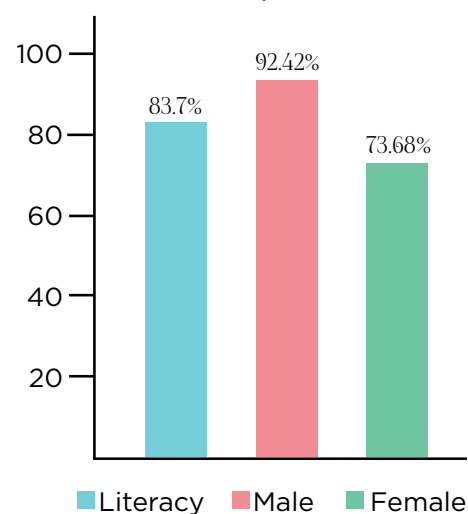

Total population - 137

Children between the age group of 0-6 years - 14

Average Sex Ratio of Lawi Khurd - 803

Literacy Rate

Know Solon

Number of villages in Solon District : 446

Total population of Solon District : 580,320