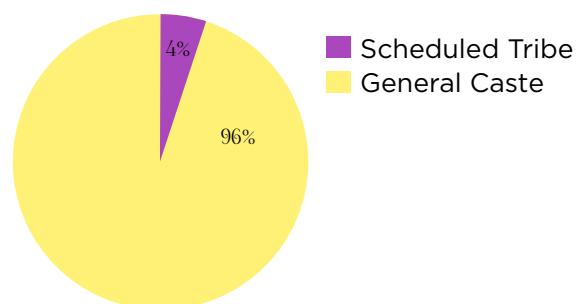

Meet Our Boys